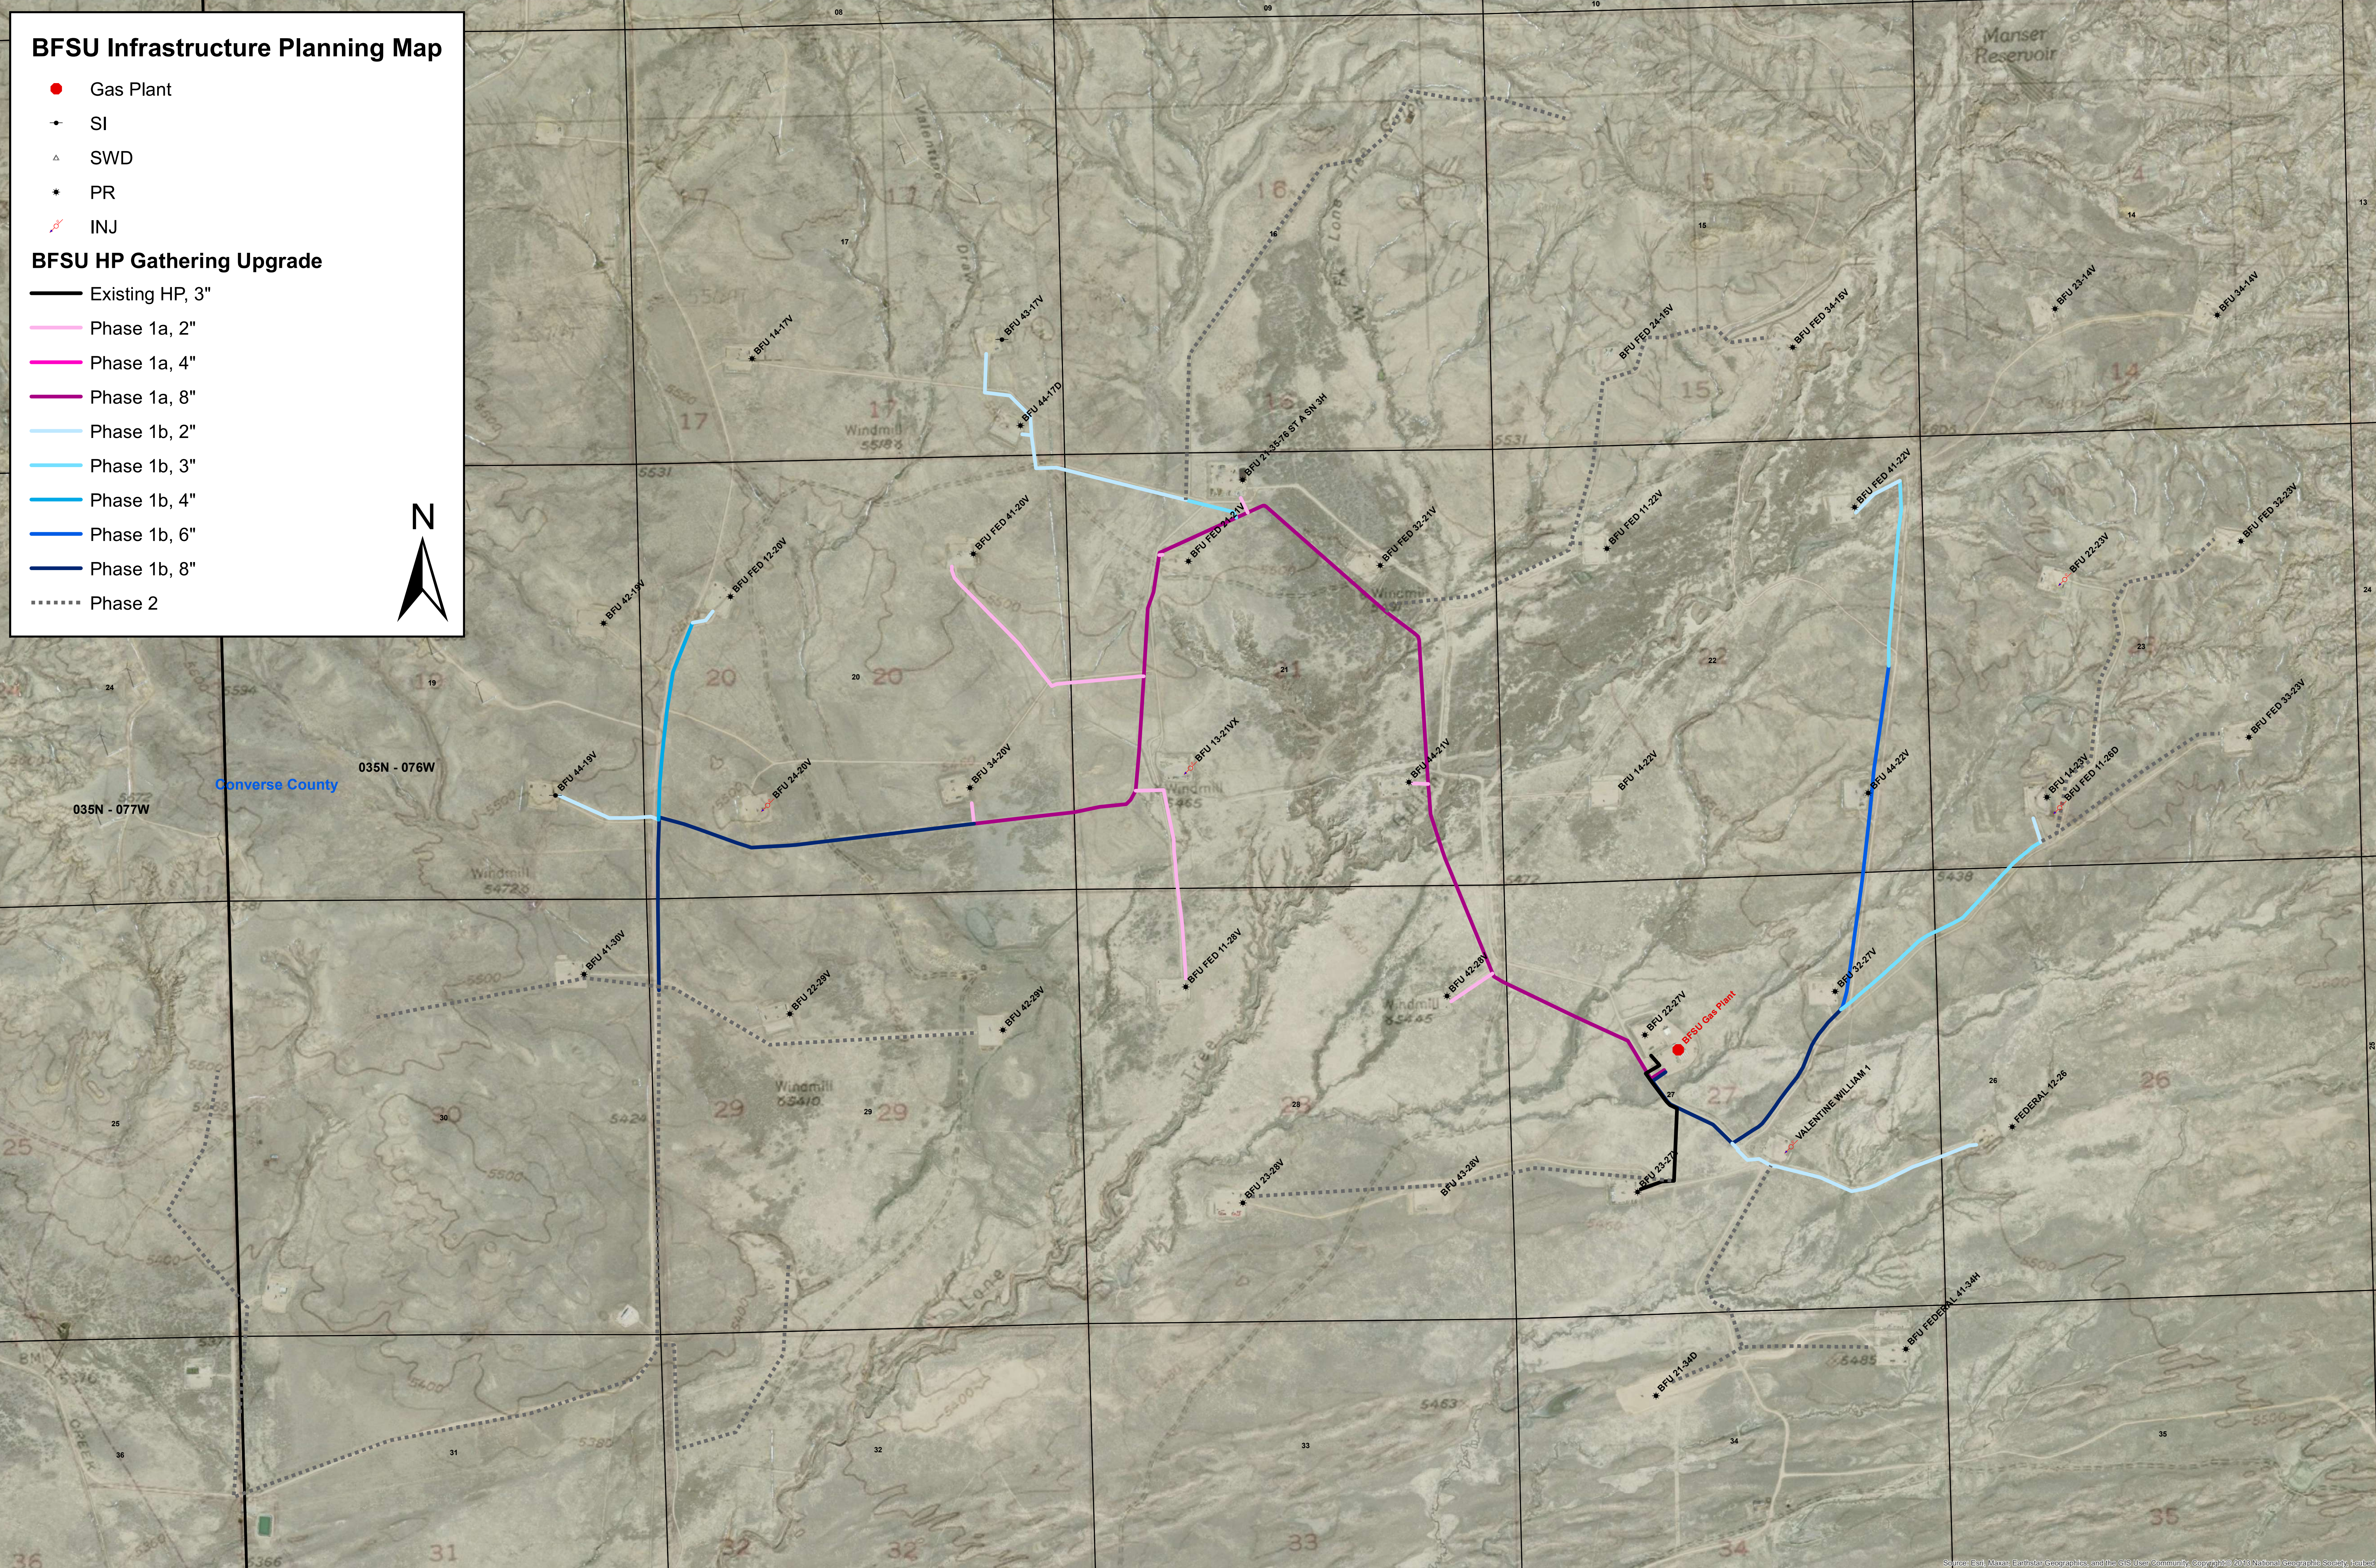

BFSU Infrastructure Planning Map

- Gas Plant
- ✦ SI
- △ SWD
- * PR
- ✦ INJ

BFSU HP Gathering Upgrade

- Existing HP, 3"
- Phase 1a, 2"
- Phase 1a, 4"
- Phase 1a, 8"
- Phase 1b, 2"
- Phase 1b, 3"
- Phase 1b, 4"
- Phase 1b, 6"
- Phase 1b, 8"
- ⋯ Phase 2

Source: Esri, Maxar, Earthstar, Geographics, and the GIS User Community. Copyright © 2018 National Geographic Society. Licensed